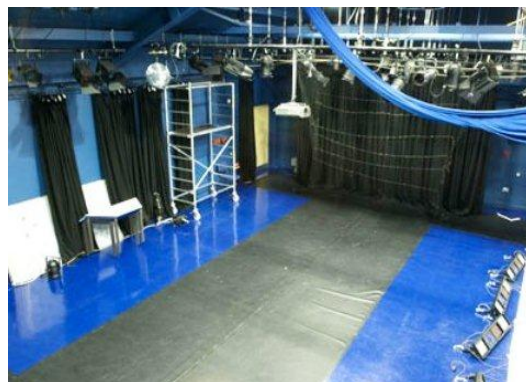

Epsom College

- Project: Conversion of Squash Court to Performing Arts Centre
- Client: Governors of Epsom College
- Value: £1 million
- Architect: NVB
- Contractor: E R Armfield
- Our Role: QS to Client